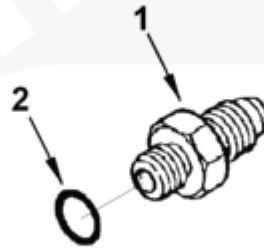

Parts Catalog - Option Detail

Electronic Parts Catalog - Option Detail				
Option	Group	Graphic	Film Card	Date
FF2758-01	06.02	fs200gb	II	05-FEB-00
Engines	ISM CM570, ISM CM570/870, ISM CM875, ISM CM876, ISM CM876 E, ISM11 CM876 M103, ISM11 CM876 SN, M11 CELECT, M11 CELECT PLUS, M11 MECHANICAL, QSM11 CM570, QSM11 CM876			

©Cummins Inc

fs200gb

[SMALL](#) | [MEDIUM](#) | [LARGE](#)

Cart	Ref No	Part Number	Part Description	Required	Remarks
View My Cart					
		FF2758-01	Fuel Pump Fitting		
					Fuel Pump Fitting
					Fuel Pump Inlet
					Fitting: Straight
					Diagnostic Provision: No
	1	203850	Male Union	1	